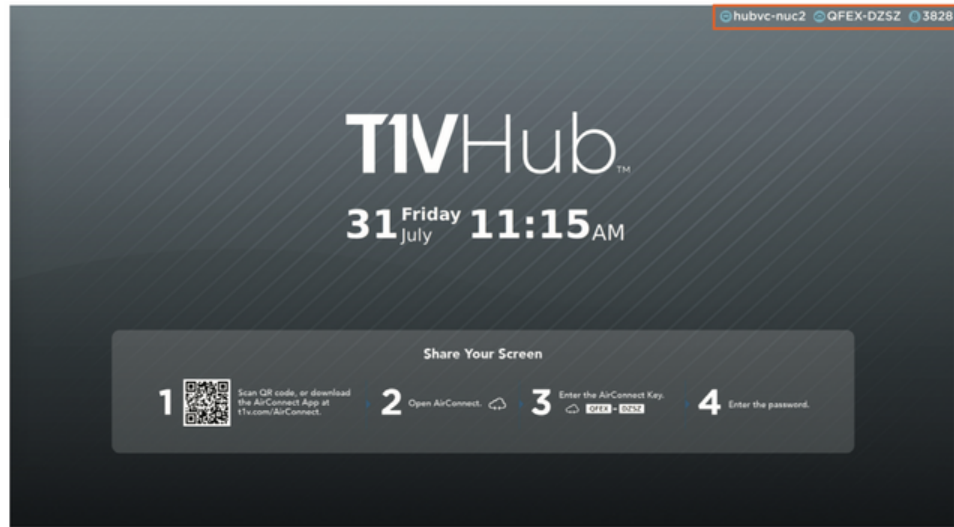

T1V GETTING STARTED WITH T1V HUB

T1VHub™

Download the T1V app at t1v.com/app to join the Canvas remotely, share your screen, or control the Canvas from your personal device.

Connect using the 8-letter Room Code

If your Canvas is passcode protected, enter the 4 digit PIN when prompted

- 1 VIEW** the Hub board
- 2 CONTROL** the Hub board
- 3 VIRTUALLY POINT** on the Hub board
- 4 SHARE** your device screen or window to the Hub
- 5 SINGLE MODE** view a single device screen or window
- 6 QUAD MODE** view up to four device screens or windows when multiple devices are connected
- 7 SETTINGS**
- 8 LEAVE SESSION**