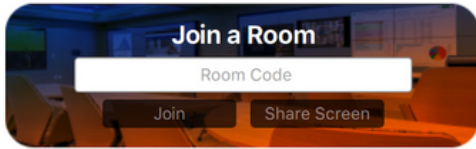

T1V GETTING STARTED WITH T1V HUB

T1VHub™

Download the T1V app at t1v.com/app to join the Canvas remotely, share your screen, or control the Canvas from your personal device.

Connect using the 8-letter Room Code

If your Canvas is passcode protected, enter the 4 digit PIN when prompted

- 1 VIEW** the Hub board
- 2 CONTROL** the Hub board
- 3 VIRTUALLY POINT** on the Hub board
- 4 SHARE** your device screen or window to the Hub
- 5 SINGLE MODE** view a single device screen or window
- 6 QUAD MODE** view up to four device screens or windows when multiple devices are connected
- 7 SETTINGS**
- 8 LEAVE SESSION**