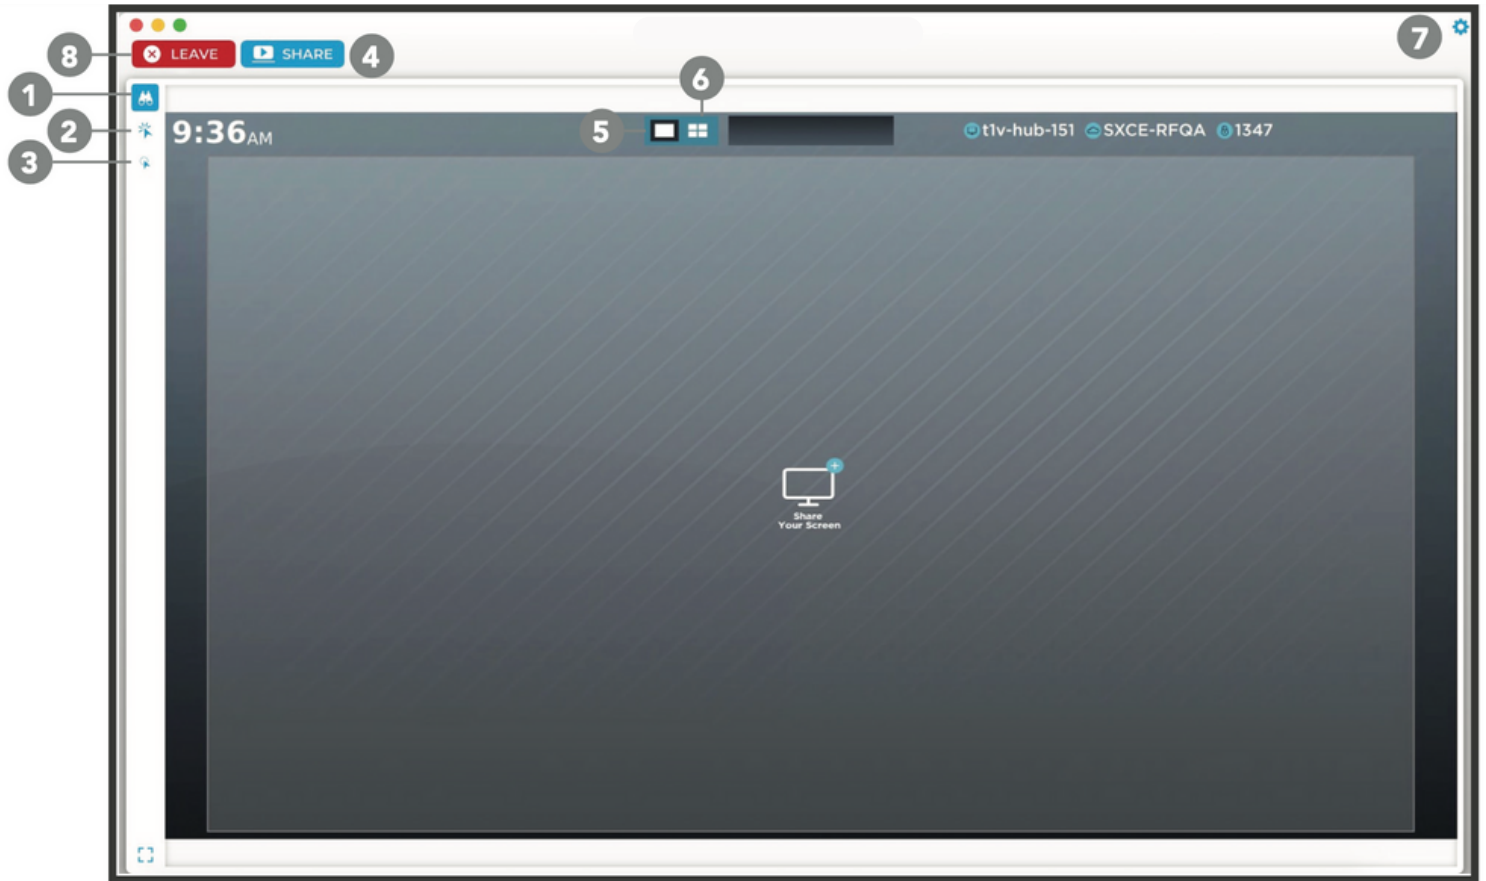

T1V GETTING STARTED WITH T1V HUB

T1VHub™

Download the T1V app at t1v.com/app to join the Canvas remotely, share your screen, or control the Canvas from your personal device.

Connect using the 8-letter Room Code

If your Canvas is passcode protected, enter the 4 digit PIN when prompted

- 1 VIEW** the Hub board
- 2 CONTROL** the Hub board
- 3 VIRTUALLY POINT** on the Hub board
- 4 SHARE** your device screen or window to the Hub
- 5 SINGLE MODE** view a single device screen or window
- 6 QUAD MODE** view up to four device screens or windows when multiple devices are connected
- 7 SETTINGS**
- 8 LEAVE SESSION**